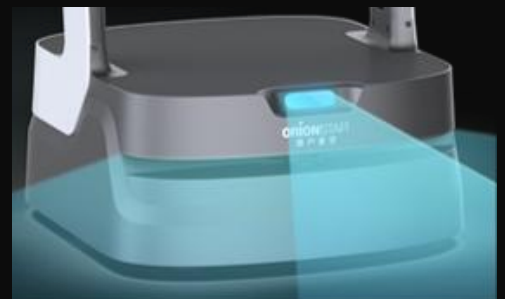

Built-in 210° LiDAR + 3D omnidirectional obstacle avoidance sensor achieves safer operation. Built-in RGBD depth camera can **detect small obstacles quickly and accurately.**