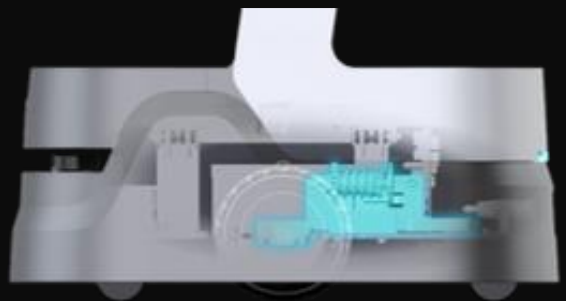

Multi-link vehicle suspension system
Stable operation in various difficult environments such as uneven and greasy ground.